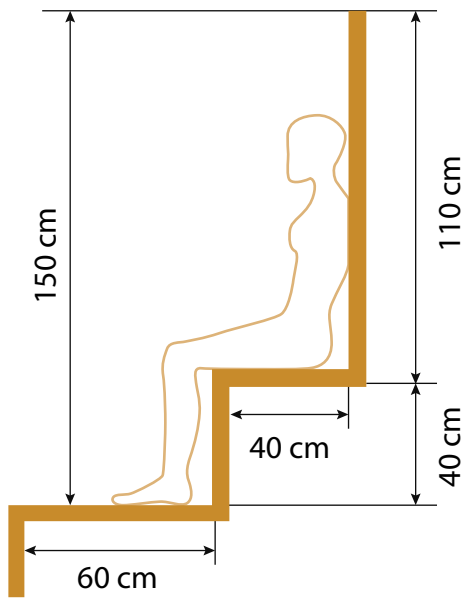

1 45 x 75 mm

28 x 45 mm 3

A series of 15 horizontal dashed lines for writing, arranged vertically on the right side of the page.

Sauna bench wood 5

Sauna bench wood 5

 **SAUNAIINTER**

www.saunainter.com

SAUNAMAAILM

www.saunamaailm.ee

Sauna bench wood

5

BENCH FRONT PANEL
SHA 80 x 108 x 2100 mm

450 mm

6

WATERPROOF LED STRIPE

7