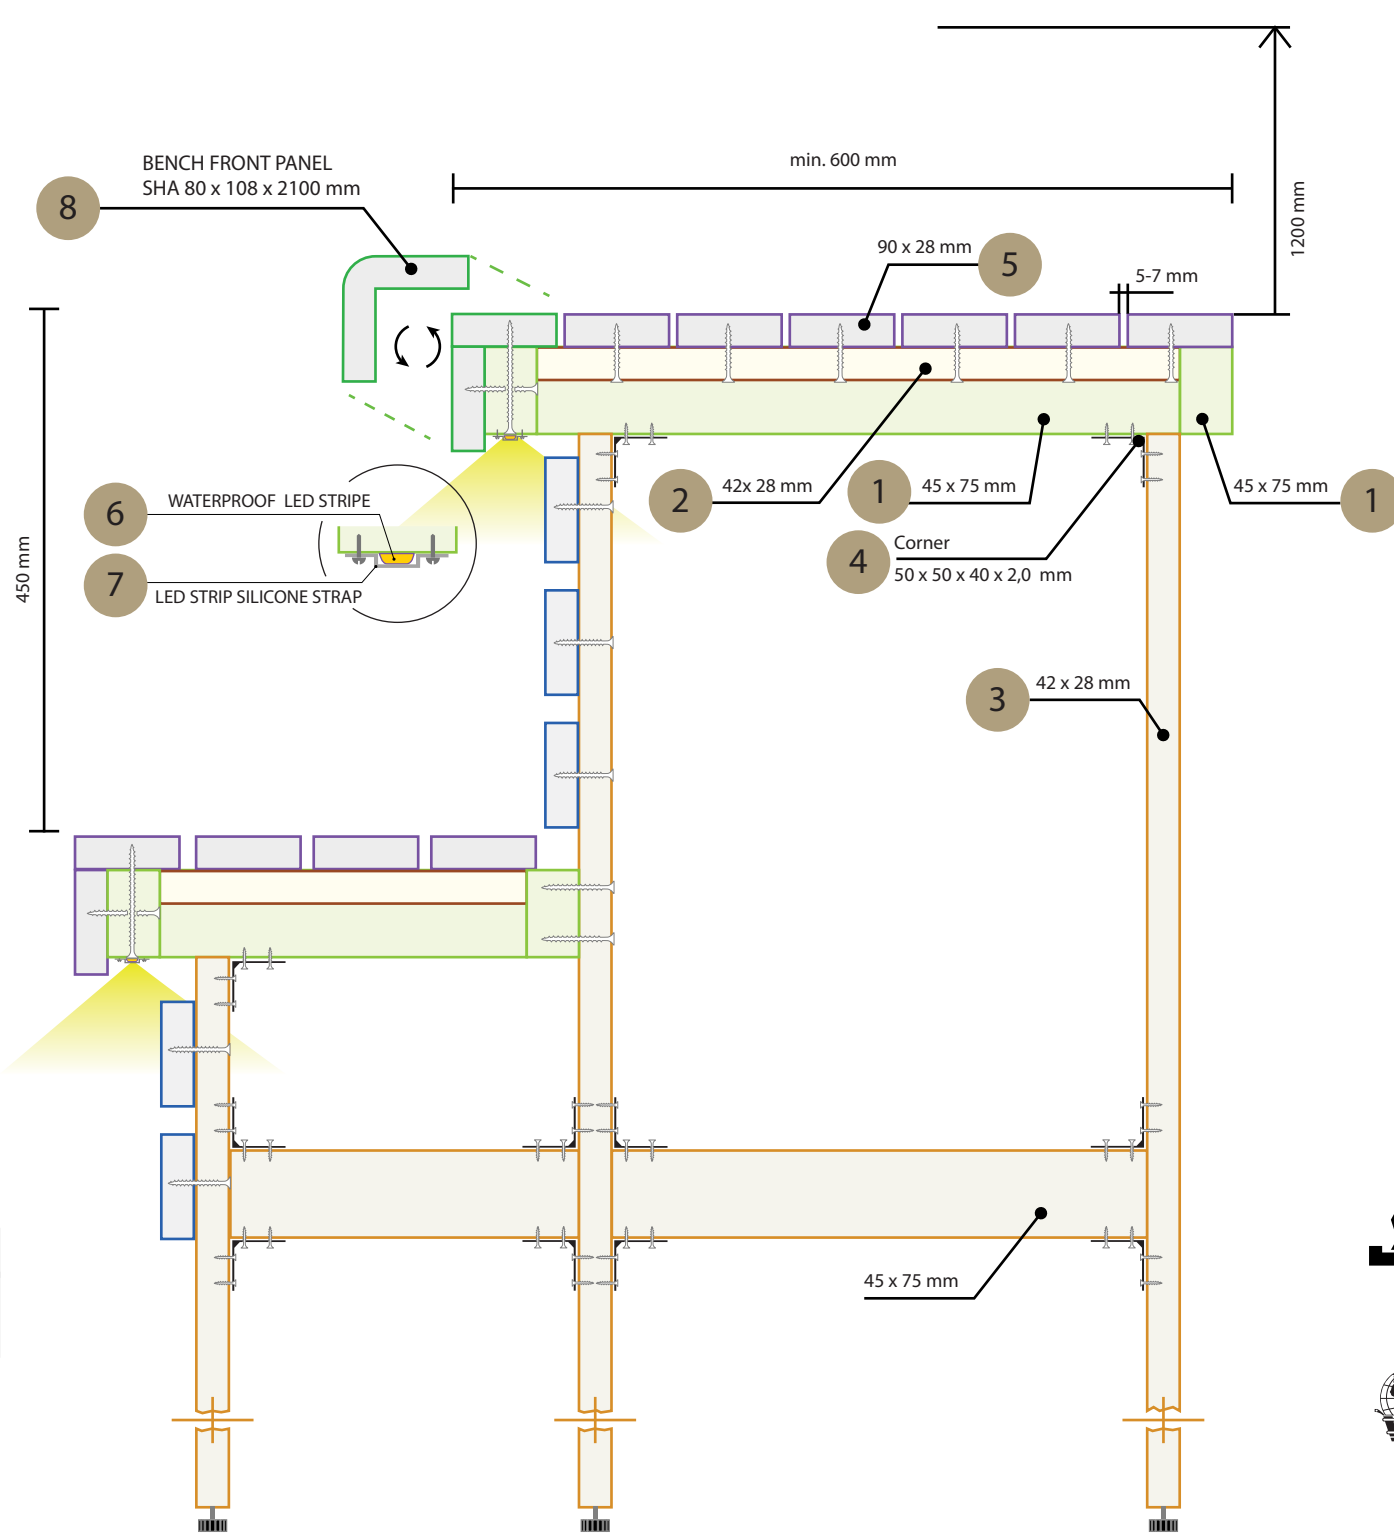

1 45 x 75 mm

28 x 45 mm 3

A series of 15 horizontal dashed lines for writing, arranged vertically on the right side of the page.

Sauna bench wood 5

Sauna bench wood 5

 **SAUNAIINTER**

www.saunainter.com

SAUNAMAAILM

www.saunamaailm.ee

Sauna bench wood

5

BENCH FRONT PANEL
SHA 80 x 108 x 2100 mm

450 mm

6

WATERPROOF LED STRIPE

7

LED STRIP SILICONE STRAP

42 x 28 mm

SAUNAIINTER
www.saunainter.com

SAUNAMAAILM
www.saunamaailm.ee

<https://www.saunainter.com/de/sauna-baumaterial/sauna-holzleisten/>

<https://www.saunainter.com/de/sauna-baumaterial/sauna-banklatten/>

1

PINE FRAMEWORK 45 X 75MM

<https://www.saunainter.com/en/sauna-building/frameworks--mouldings--architraves/pine-framework-45x75mm-2400mm/kuusest-karkas-45x75x6/>

2

ASPEN BENCH WOOD SHP 28 X 42 MM

<https://www.saunainter.com/en/sauna-building/sauna-bench-materials/aspens-bench-wood-shp-28x42x1800mm/hs-shp-28x42-1800-haab/>