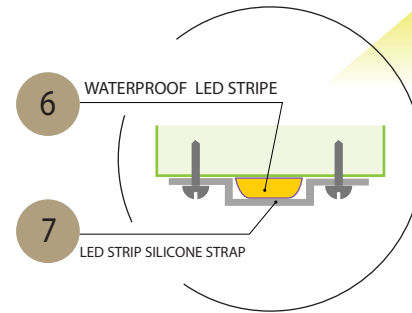

BENCH FRONT PANEL
SHA 80 x 108 x 2100 mm

450 mm

6

WATERPROOF LED STRIPE

7

LED STRIP SILICONE STRAP