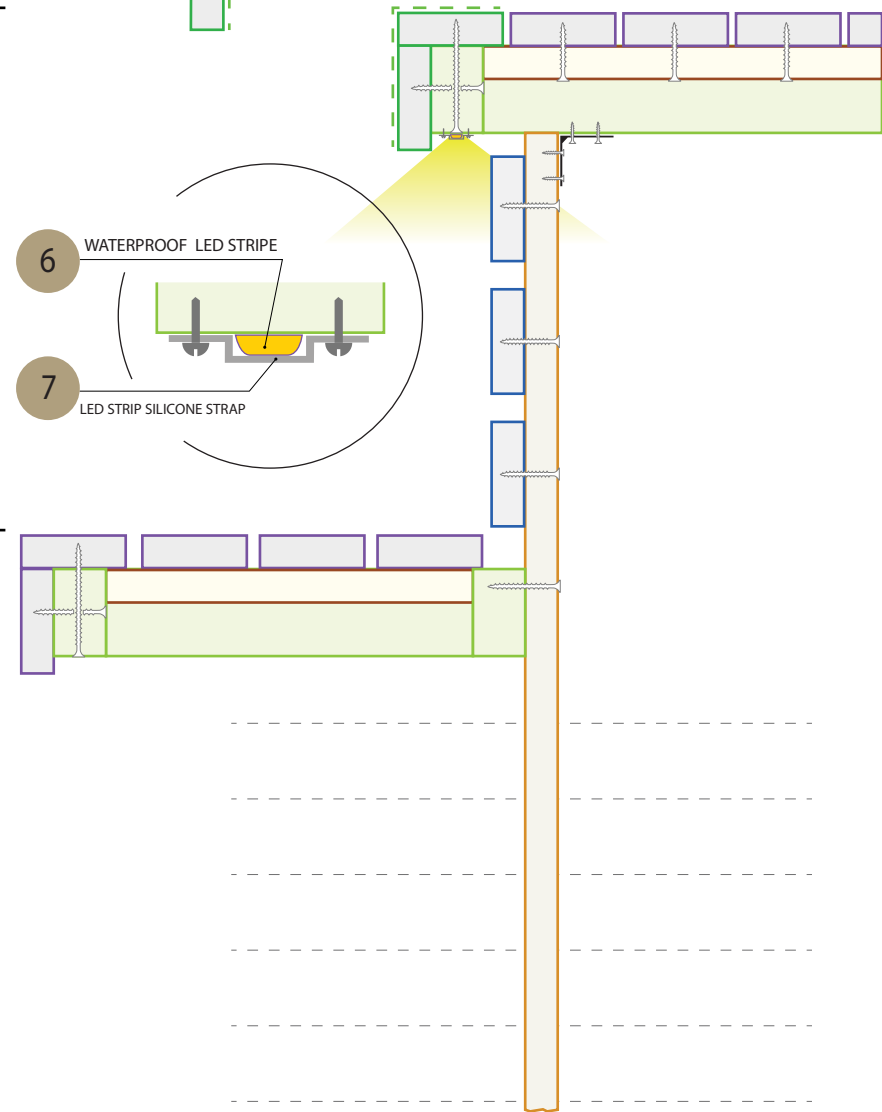

1 45 x 75 mm

28 x 45 mm 3

A series of 15 horizontal dashed lines for writing, arranged vertically on the right side of the page.

Sauna bench wood 5

Sauna bench wood 5

 **SAUNAIINTER**

www.saunainter.com

SAUNAMAAILM

www.saunamaailm.ee

Sauna bench wood

5

BENCH FRONT PANEL
SHA 80 x 108 x 2100 mm

450 mm

6

WATERPROOF LED STRIPE

7

LED STRIP SILICONE STRAP

42 x 28 mm

SAUNAIINTER
www.saunainter.com

SAUNAMAAILM
www.saunamaailm.ee

<https://www.saunainter.com/de/sauna-baumaterial/sauna-holzleisten/>

<https://www.saunainter.com/de/sauna-baumaterial/sauna-banklatten/>