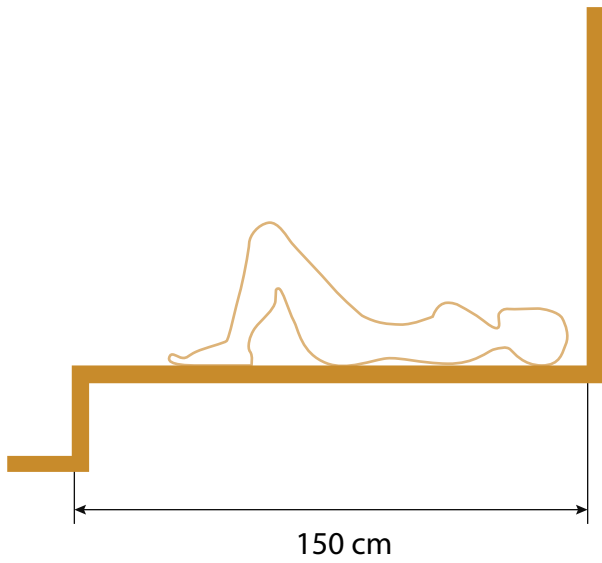

1 45 x 75 mm

28 x 45 mm 3

A series of 15 horizontal dashed lines for writing, arranged vertically on the right side of the page.

Sauna bench wood 5

Sauna bench wood 5

 **SAUNAIINTER**

www.saunainter.com

SAUNAMAAILM