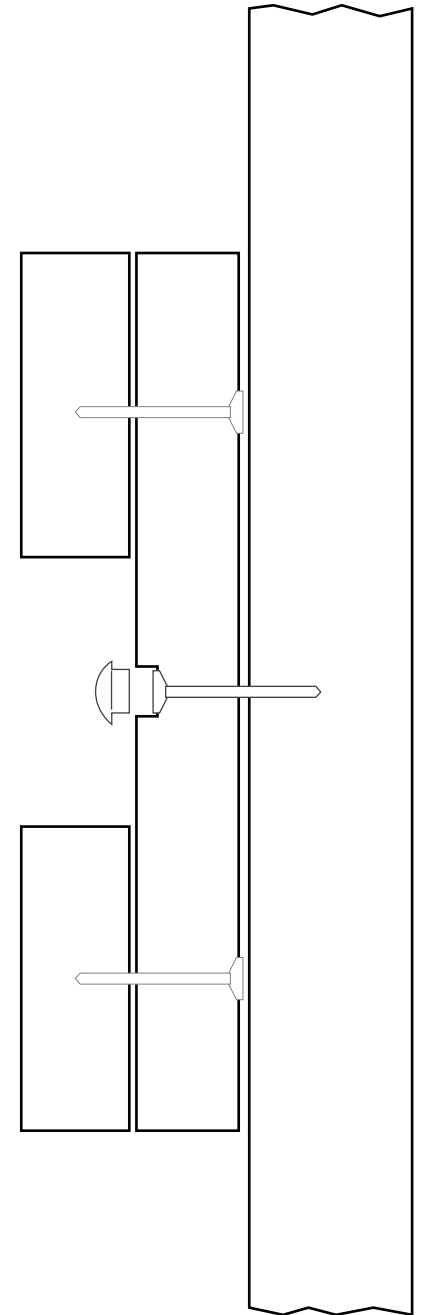

1 45 x 75 mm

28 x 45 mm 3

A series of 15 horizontal dashed lines for writing, arranged vertically on the right side of the page.

Sauna bench wood 5

Sauna bench wood 5

 **SAUNAIINTER**

www.saunainter.com

SAUNAMAAILM

www.saunamaailm.ee

Sauna bench wood

5

BENCH FRONT PANEL
SHA 80 x 108 x 2100 mm

450 mm

6

WATERPROOF LED STRIPE

7

LED STRIP SILICONE STRAP

42 x 28 mm

SAUNAIINTER
www.saunainter.com

SAUNAMAAILM
www.saunamaailm.ee

<https://www.saunainter.com/de/sauna-baumaterial/sauna-holzleisten/>

<https://www.saunainter.com/de/sauna-baumaterial/sauna-banklatten/>

1

PINE FRAMEWORK 45 X 75MM

<https://www.saunainter.com/en/sauna-building/frameworks--mouldings--architraves/pine-framework-45x75mm-2400mm/kuusest-karkas-45x75x6/>

2

ASPEN BENCH WOOD SHP 28 X 42 MM

<https://www.saunainter.com/en/sauna-building/sauna-bench-materials/aspens-bench-wood-shp-28x42x1800mm/hs-shp-28x42-1800-haab/>