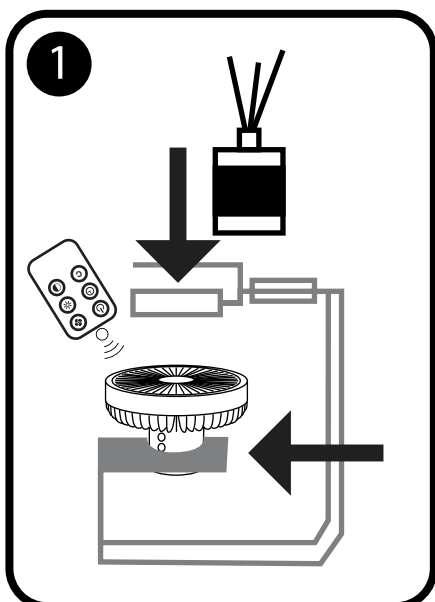

AIR MIXER LUX

WIRELESS SAUNA AIR MIXER

USER MANUAL

Indoor use:

When indoors, you can place the Air Mixer Lux anywhere.

Sauna use:

When in Sauna, place the Air Mixer Lux only on the floor!

1. Place the Air Mixer onto the bottom rack.
2. Place the diffuser into the top slot.
3. Activate the Air Mixer with a remote.