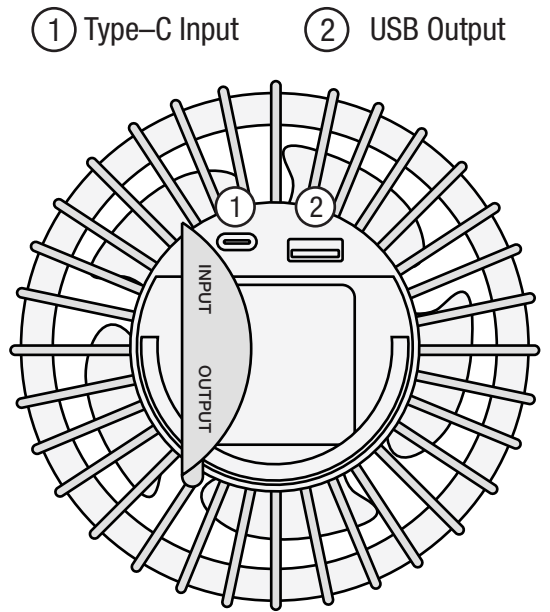

#### Indoor use:

When indoors, you can place the Air Mixer Lux anywhere.

#### Sauna use:

When in Sauna, place the Air Mixer Lux only on the floor!

1. Place the Air Mixer onto the bottom rack.
2. Place the diffuser into the top slot.
3. Activate the Air Mixer with a remote.

1. Place the Air Mixer onto the bottom rack.
2. Place the diffuser pod into the top slot.
3. Add 5-10 drops of essential oil and 20ml of water onto the diffuser pod.
4. Activate the Air Mixer with a remote.

## Parameters

Power Input:	DC5.0V/2.0A	Battery Capacity:	10000mAh
Operating Current:	0.3-1A	Material:	ABS/Silica/PCBA/Al alloy
Rated Power:	≤ 10w	Product Size:	220 x 220 x 270 mm
Product Weight:	730g		