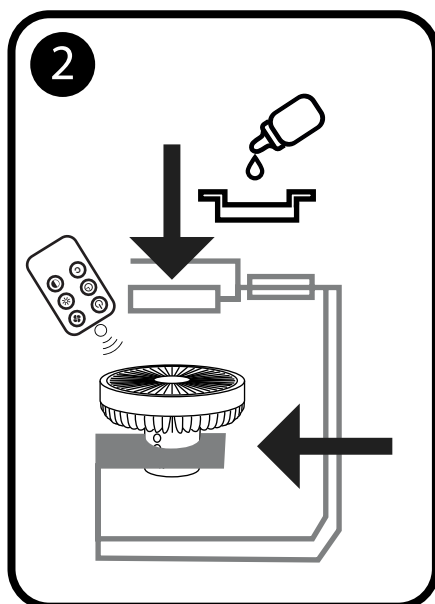

#### Indoor use:

When indoors, you can place the Air Mixer Lux anywhere.

#### Sauna use:

When in Sauna, place the Air Mixer Lux only on the floor!

1. Place the Air Mixer onto the bottom rack.
2. Place the diffuser into the top slot.
3. Activate the Air Mixer with a remote.

1. Place the Air Mixer onto the bottom rack.
2. Place the diffuser pod into the top slot.
3. Add 5-10 drops of essential oil and 20ml of water onto the diffuser pod.
4. Activate the Air Mixer with a remote.