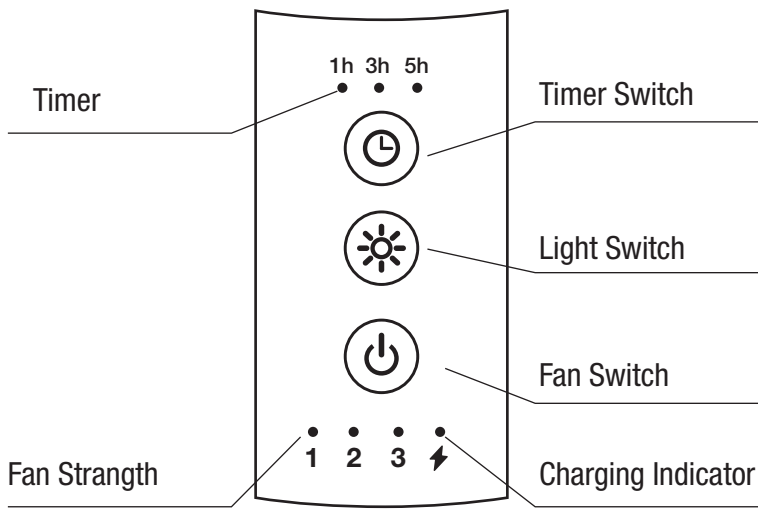

#### Sauna use:

When in Sauna, place the Air Mixer Lux only on the floor!

1. Place the Air Mixer onto the bottom rack.
2. Place the diffuser into the top slot.
3. Activate the Air Mixer with a remote.

1. Place the Air Mixer onto the bottom rack.
2. Place the diffuser pod into the top slot.
3. Add 5-10 drops of essential oil and 20ml of water onto the diffuser pod.
4. Activate the Air Mixer with a remote.