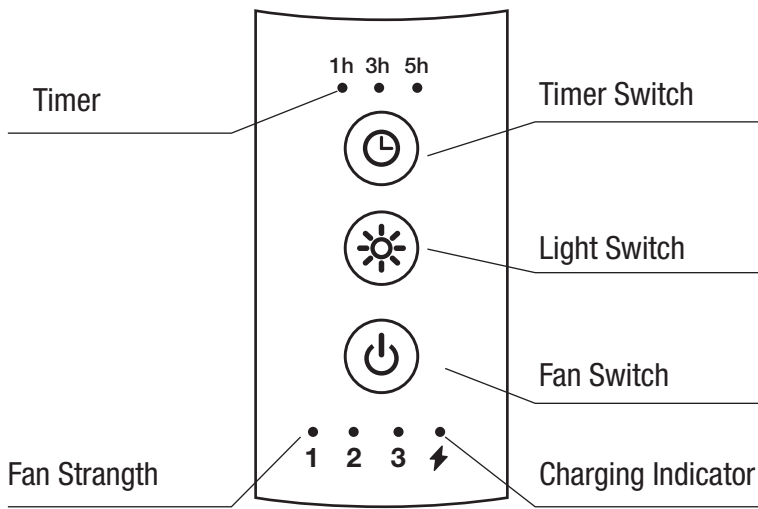

Parameters

Power Input:	DC5.0V/2.0A	Battery Capacity:	10000mAh
Operating Current:	0.3-1A	Material:	ABS/Silica/PCBA/Al alloy
Rated Power:	≤ 10w	Product Size:	180 x 180 x 120 mm
Product Weight:	730g		

Made in China

Fan functions

1. Press the on key for the first time → Silent mode
   - Press the on key for the second time → Intensive mode
   - Press the on key for the third time → Sauna mode
   - Press the on key for the fourth time → Wind mode
   - Press the on key for the fifth time → Power off
2. Repeat cycle

LED functions

1. Press the on key for the first time → Low light
   - Press the on key for the second time → Medium light
   - Press the on key for the third time → Strong light
   - Press the on key for the fourth time → Light off
2. Repeat cycle

Timer functions

1. Press the on key for the first time → 1H cycle
   - Press the on key for the second time → 3H cycle
   - Press the on key for the third time → 5H cycle
   - Press the on key for the fourth time → Timer off
2. Repeat cycle

Charging indicator

- The blue light stays on when the output USB is working
- The red light is on when charging
- The green light stays on when fully charged
- The red light flashes when the battery is low