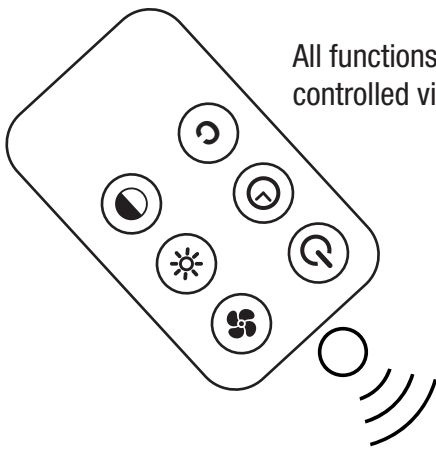

### WIRELESS SAUNA AIR MIXER

When using in the sauna, it is necessary to set the fan strength to "3."

When using in the sauna, the mixer should be on the floor.

The intensity of the scent is regulated by sequentially filling the evaporation points of the flavorizer (4-12 drops).

All functions can be controlled via remote

Air mixer