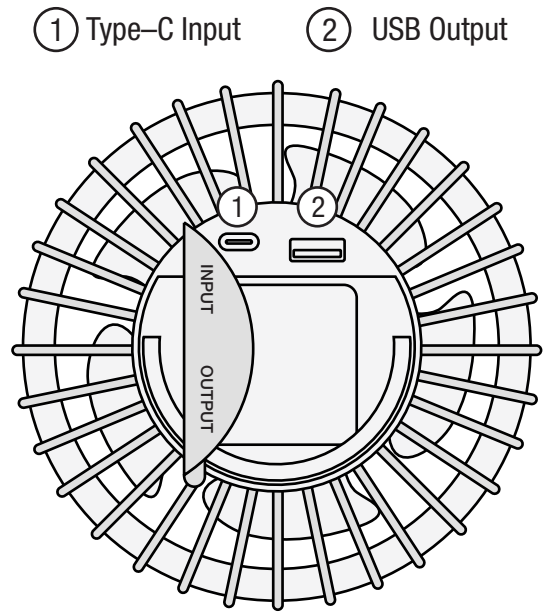

### WIRELESS SAUNA AIR MIXER

When using in the sauna, it is necessary to set the fan strength to "3."

When using in the sauna, the mixer should be on the floor.

The intensity of the scent is regulated by sequentially filling the evaporation points of the flavorizer (4-12 drops).

## Parameters

Power Input:	DC5.0V/2.0A	Battery Capacity:	10000mAh
Operating Current:	0.3-1A	Material:	ABS/Silica/PCBA/Al alloy
Rated Power:	≤ 10w	Product Size:	180 x 180 x 120 mm
Product Weight:	730g		