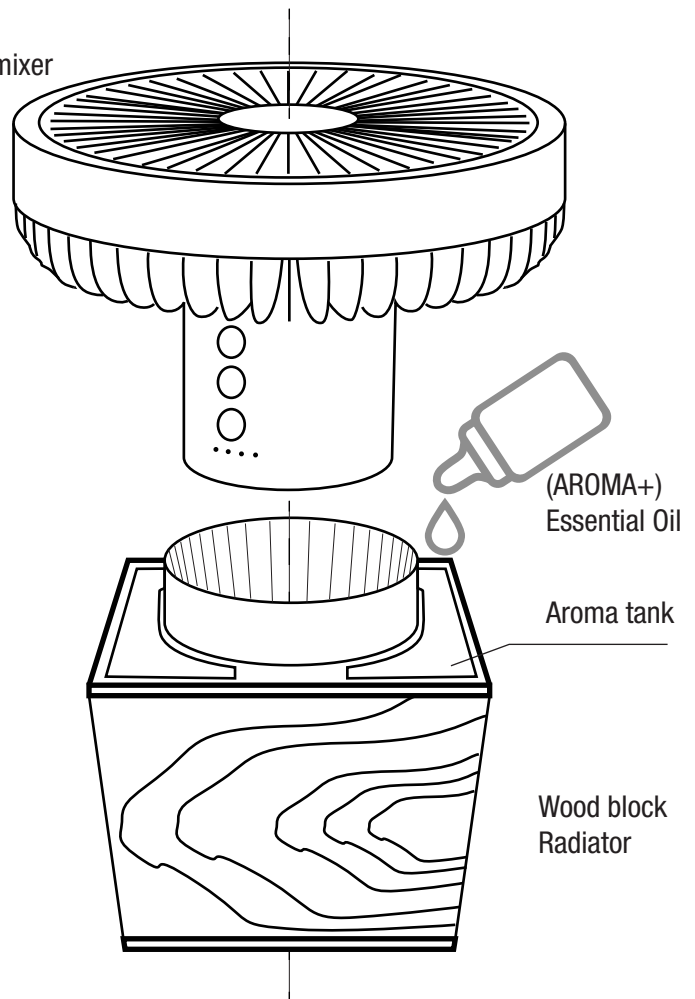

ENG

AIR MIXER

MAXI

WIRELESS SAUNA AIR MIXER

When using in the sauna, it is necessary to set the fan strength to "3."

When using in the sauna, the mixer should be on the floor.

The intensity of the scent is regulated by sequentially filling the evaporation points of the flavorizer (4-12 drops).

All functions can be controlled via remote

Air mixer

Caution:

- **Do not** insert hands or foreign objects into the air inlet and outlet to avoid injuries or possible product damage.
- **Do not** disassemble, change or repair this product by yourself.
- **Do not** charge the product with a voltage exceeding the specified voltage.
- **Do not** put the product into or close to a fire source.
- **Do not** charge this product on the surface of flammable objects such as carpets and quilts.