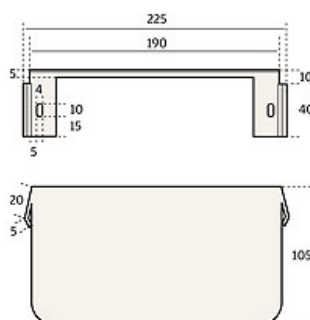

RAITA (FI) -O 3 x 1,5S IP44 / SL1 ta 125°C

- Sauna light
- Shade made of 5 veneer layers
- Option to place in a corner or flat wall
- Only for indoor use
- The heat treated birch type is protected with oil
- Height 230mm / width 157mm / depth 110mm
- Power E27/40W

SQUARE TYPES

RK2	CE	RTL2	CE
4114046		4114047	
E27/60W -O 2x1,5S IP44 SL1 t _a 25°C			

Birch Alder

RAITA (FI) -O 2 x 1,5S IP44 / SL1 ta 25°C

- Sauna light
- Shade made of 5 veneer layers
- Installation on flat wall
- Only for indoor use
- Height 125mm / width 210mm / depth 115mm
- Power E27/60W