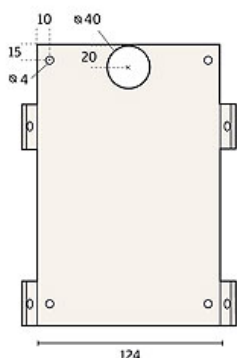

RAITA SAUNA LAMP

TECHNICAL SPECIFICATIONS

ROUND TYPES

RK	CE	RM	CE	RLK	CE	RTL	CE	RLM	CE
4114041		4114040		4114044		4114043		4114049	
E27/40W -O 3x1,5S IP44 SL1 t _a 125°C									

Birch Pine Heat Treated Birch Alder Black Birch

RAITA (FI) -O 3 x 1,5S IP44 / SL1 ta 125°C

- Sauna light
- Shade made of 5 veneer layers
- Option to place in a corner or flat wall
- Only for indoor use
- The heat treated birch type is protected with oil
- Height 230mm / width 157mm / depth 110mm
- Power E27/40W

SQUARE TYPES

RK2	CE	RTL2	CE
4114046		4114047	
E27/60W -O 2x1,5S IP44 SL1 t _a 25°C			

Birch Alder

RAITA (FI) -O 2 x 1,5S IP44 / SL1 ta 25°C

- Sauna light
- Shade made of 5 veneer layers
- Installation on flat wall
- Only for indoor use
- Height 125mm / width 210mm / depth 115mm
- Power E27/60W