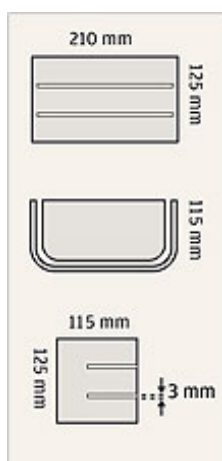

RAITA SAUNA LAMP

TECHNICAL SPECIFICATIONS

ROUND TYPES

RK	CE	RM	CE	RLK	CE	RTL	CE	RLM	CE
4114041		4114040		4114044		4114043		4114049	
E27/40W -O 3x1,5S IP44 SL1 t _a 125°C									

Birch Pine Heat Treated Birch Alder Black Birch

RAITA (FI) -O 3 x 1,5S IP44 / SL1 ta 125°C

- Sauna light
- Shade made of 5 veneer layers
- Option to place in a corner or flat wall
- Only for indoor use
- The heat treated birch type is protected with oil
- Height 230mm / width 157mm / depth 110mm
- Power E27/40W

SQUARE TYPES

RK2	CE	RTL2	CE
4114046		4114047	
E27/60W -O 2x1,5S IP44 SL1 t _a 25°C			

Birch Alder

RAITA (FI) -O 2 x 1,5S IP44 / SL1 ta 25°C

- Sauna light
- Shade made of 5 veneer layers
- Installation on flat wall
- Only for indoor use
- Height 125mm / width 210mm / depth 115mm
- Power E27/60W