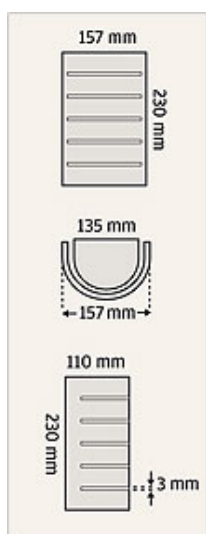

RAITA SAUNA LAMP

TECHNICAL SPECIFICATIONS

ROUND TYPES

RK	CE	RM	CE	RLK	CE	RTL	CE	RLM	CE
4114041		4114040		4114044		4114043		4114049	
E27/40W -O 3x1,5S IP44 SL1 t _a 125°C									

Birch Pine Heat Treated Birch Alder Black Birch

RAITA (FI) -O 3 x 1,5S IP44 / SL1 ta 125°C

- Sauna light
- Shade made of 5 veneer layers
- Option to place in a corner or flat wall
- Only for indoor use
- The heat treated birch type is protected with oil
- Height 230mm / width 157mm / depth 110mm
- Power E27/40W

SQUARE TYPES

RK2	CE	RTL2	CE
4114046		4114047	
E27/60W -O 2x1,5S IP44 SL1 t _a 25°C			

Birch Alder

RAITA (FI) -O 2 x 1,5S IP44 / SL1 ta 25°C

- Sauna light
- Shade made of 5 veneer layers
- Installation on flat wall
- Only for indoor use
- Height 125mm / width 210mm / depth 115mm
- Power E27/60W