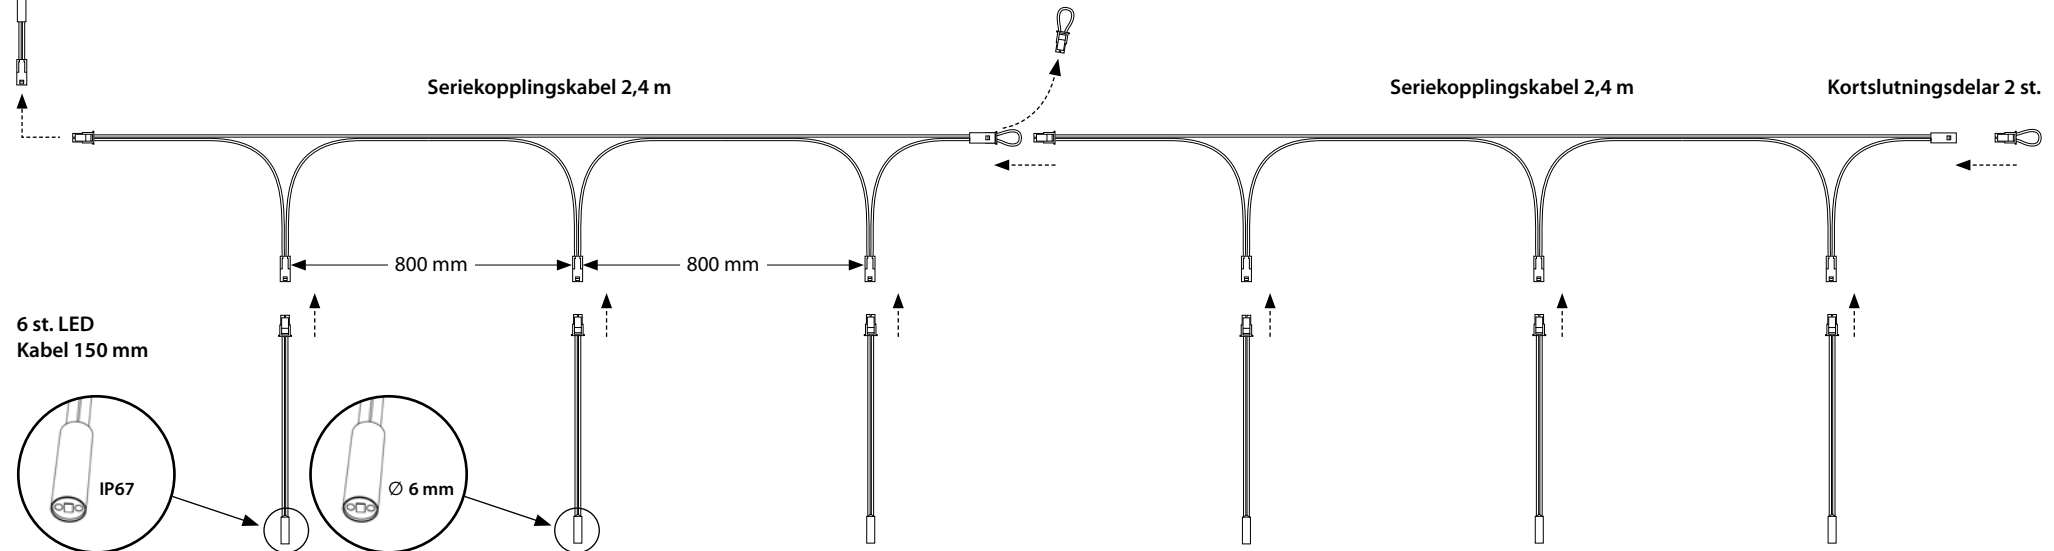

SE

Power
IP20

Osram OTi DALI 15
150mA
Dimning:
DALI eller tryckknapp

Tillgängliga tillbehör och reservdelar:

Produktnr	Serienr	Benämning	
1532658	4197139	Utökningsset 4000 K, 3 delar	
1532607	4191157	Förlängningskabel 1,5 m	
1532608	4191158	Förlängningskabel 5 m	
1532370	4191186	Seriekopplingskabel	(reservdel)
1532659	4197141	LED 4 000 K med 150 mm kabel	(reservdel)
1532634	4191184	Kortslutningsdelar 6 st.	(reservdel)
1532296	4030356	Strömkälla Osram OTi DALI 15	(reservdel)

LED-sats 4000 K

Produktnr   Elnr
1532657   4197138

OBS! Seriekoppling får endast ske i
spänningslöst tillstånd!