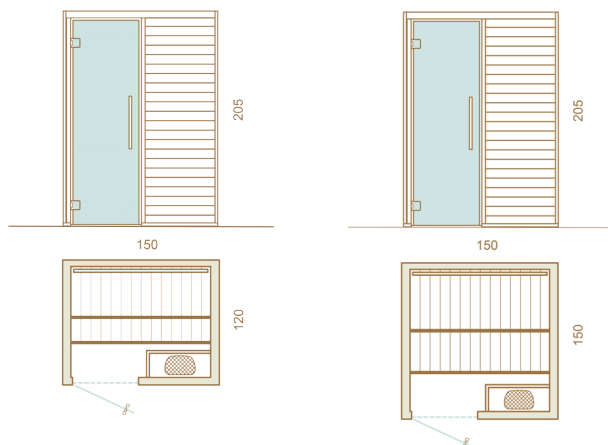

Key features

- Cosy and pleasant feel and look thanks to quality and colour of thermo-aspens
- Small dimensions, easy fit to smaller (bath)rooms
- Easy-to-install DIY-sauna: ca 4-6 h with two persons
- Heater power selection between 3,5 or 4,5 kW
- Lighting with IR sensor switch
- Wooden details pre-treated with sauna wax
- Premium door with metal-wood handle

Product codes

- 150x120 cm: SA3670
- 150x150 cm: SA3671

- Door opening direction can be changed upon installation