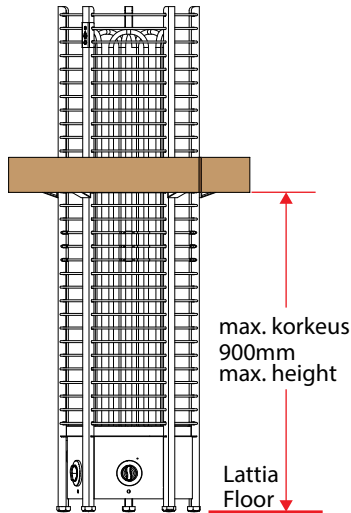

**PUINEN  
SUOJAKAIDE**  
ROUND TOWER  
MALLILLE

**WOODEN HEATER  
GUARD RAIL**  
ROUND TOWER HEATER

MALLI MODEL	SUOJAKAITEEN KOKO GUARD RAIL SIZE		TORNIKIUKAAT TOWER HEATERS	
	HALKAISIJA DIAMETER (mm)			
TH-GUARD-W2	510	TH2-30NB	TH2-30NS	
		TH3-35NB	TH3-35NS	
		TH3-45NB	TH3-45NS	
		TH3-60NB	TH3-60NS	
TH-GUARD-W4	560	TH4-60NB	TH5-80NS	
		TH4-60NS	TH5-90NS	
		TH5-80NB		
TH-GUARD-W6	620	TH6-80NB	TH6-120N	
		TH6-90NB	TH6-80Ni	
		TH6-80NS	TH6-90Ni	
		TH6-90NS	TH6-105Ni	
		TH6-105N	TH6-120Ni	
TH-GUARD-W9	690	TH9-105N	TH9-105Ni	
		TH9-120N	TH9-120Ni	
		TH9-150N	TH9-150Ni	
		TH9-180N		
TH-GUARD-W12	790	TH12-150N	TH12-150Ni	
		TH12-180N	TH12-180Ni	
		TH12-210N	TH12-210Ni	
		TH12-240N	TH12-240Ni	

**PUINEN  
SUOJAKAIDE**  
CORNER TOWER  
KULMAMALLI

**WOODEN HEATER  
GUARD RAIL**  
CORNER TOWER HEATER

MALLI MODEL	SUOJAKAITEEN KOKO GUARD RAIL SIZE		TORNIKUUKAAT TOWER HEATERS	
	SÄDE RADIUS	LEVEYS WIDTH		
TH-GUARD-W2-CNR	375	580	TH2-30NB-CNR	TH2-30NS-CNR
			TH3-35NB-CNR	TH3-35NS-CNR
			TH3-45NB-CNR	TH3-45NS-CNR
			TH3-60NB-CNR	TH3-60NS-CNR
TH-GUARD-W4-CNR	465	660	TH4-60NB-CNR	TH5-80NS-CNR
			TH4-60NS-CNR	TH5-90NS-CNR
			TH5-80NB-CNR	
TH-GUARD-W6-CNR	525	745	TH6-80NB-CNR	TH6-120N-CNR
			TH6-90NB-CNR	TH6-80Ni-CNR
			TH6-80NS-CNR	TH6-90Ni-CNR
			TH6-90NS-CNR	TH6-105Ni-CNR
			TH6-105N-CNR	TH6-120Ni-CNR