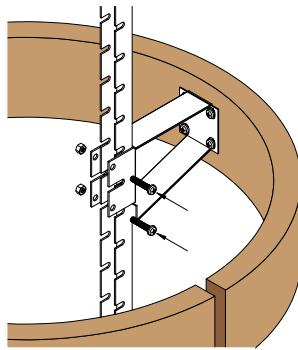

**PUINEN  
SUOJAKAIDE**  
ROUND TOWER  
MALLILLE

**WOODEN HEATER  
GUARD RAIL**  
ROUND TOWER HEATER

MALLI MODEL	SUOJAKAITEEN KOKO GUARD RAIL SIZE		TORNIKIUKAAT TOWER HEATERS	
	HALKAISIJA DIAMETER (mm)			
TH-GUARD-W2	510	TH2-30NB	TH2-30NS	
		TH3-35NB	TH3-35NS	
		TH3-45NB	TH3-45NS	
		TH3-60NB	TH3-60NS	
TH-GUARD-W4	560	TH4-60NB	TH5-80NS	
		TH4-60NS	TH5-90NS	
		TH5-80NB		
TH-GUARD-W6	620	TH6-80NB	TH6-120N	
		TH6-90NB	TH6-80Ni	
		TH6-80NS	TH6-90Ni	
		TH6-90NS	TH6-105Ni	
		TH6-105N	TH6-120Ni	
TH-GUARD-W9	690	TH9-105N	TH9-105Ni	
		TH9-120N	TH9-120Ni	
		TH9-150N	TH9-150Ni	
		TH9-180N		
TH-GUARD-W12	790	TH12-150N	TH12-150Ni	
		TH12-180N	TH12-180Ni	
		TH12-210N	TH12-210Ni	
		TH12-240N	TH12-240Ni	

**PUINEN  
SUOJAKAIDE**  
CORNER TOWER  
KULMAMALLI

**WOODEN HEATER  
GUARD RAIL**  
CORNER TOWER HEATER

MALLI MODEL	SUOJAKAITEEN KOKO GUARD RAIL SIZE		TORNIKUUKAAT TOWER HEATERS	
	SÄDE RADIUS	LEVEYS WIDTH		
TH-GUARD-W2-CNR	375	580	TH2-30NB-CNR	TH2-30NS-CNR
			TH3-35NB-CNR	TH3-35NS-CNR
			TH3-45NB-CNR	TH3-45NS-CNR
			TH3-60NB-CNR	TH3-60NS-CNR
TH-GUARD-W4-CNR	465	660	TH4-60NB-CNR	TH5-80NS-CNR
			TH4-60NS-CNR	TH5-90NS-CNR
			TH5-80NB-CNR	
TH-GUARD-W6-CNR	525	745	TH6-80NB-CNR	TH6-120N-CNR
			TH6-90NB-CNR	TH6-80Ni-CNR
			TH6-80NS-CNR	TH6-90Ni-CNR
			TH6-90NS-CNR	TH6-105Ni-CNR
			TH6-105N-CNR	TH6-120Ni-CNR