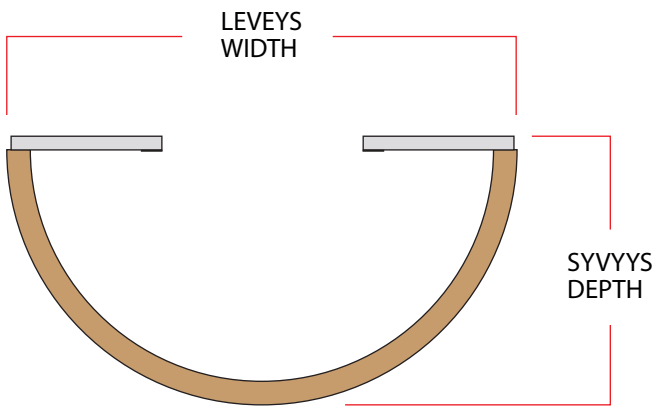

**PUINEN  
SUOJAKAIDE**  
CORNER TOWER  
KULMAMALLI

**WOODEN HEATER  
GUARD RAIL**  
CORNER TOWER HEATER

MALLI MODEL	SUOJAKAITEEN KOKO GUARD RAIL SIZE		TORNIKUUKAAT TOWER HEATERS	
	SÄDE RADIUS	LEVEYS WIDTH		
TH-GUARD-W2-CNR	375	580	TH2-30NB-CNR	TH2-30NS-CNR
			TH3-35NB-CNR	TH3-35NS-CNR
			TH3-45NB-CNR	TH3-45NS-CNR
			TH3-60NB-CNR	TH3-60NS-CNR
TH-GUARD-W4-CNR	465	660	TH4-60NB-CNR	TH5-80NS-CNR
			TH4-60NS-CNR	TH5-90NS-CNR
			TH5-80NB-CNR	
TH-GUARD-W6-CNR	525	745	TH6-80NB-CNR	TH6-120N-CNR
			TH6-90NB-CNR	TH6-80Ni-CNR
			TH6-80NS-CNR	TH6-90Ni-CNR
			TH6-90NS-CNR	TH6-105Ni-CNR
			TH6-105N-CNR	TH6-120Ni-CNR

**PUINEN  
SUOJAKAIDE**  
WALL TOWER  
SEINÄMALLI

**WOODEN HEATER  
GUARD RAIL**  
WALL TOWER HEATER

MALLI MODEL	SUOJAKAITEEN KOKO GUARD RAIL SIZE		TORNIKIUKAAT TOWER HEATERS	
	SYVYYS DEPTH (mm)	LEVEYS WIDTH		
TH-GUARD-W2-WL	340	615	TH2-30NB-WL TH3-35NB-WL TH3-45NB-WL TH3-60NB-WL	TH2-30NS-WL TH3-35NS-WL TH3-45NS-WL TH3-60NS-WL
TH-GUARD-W4-WL	395	720	TH4-60NB-WL TH4-60NS-WL TH5-80NB-WL	TH5-80NS-WL TH5-90NS-WL
TH-GUARD-W6-WL	435	795	TH6-80NB-WL TH6-90NB-WL TH6-80NS-WL TH6-90NS-WL TH6-105N-WL	TH6-120N-WL TH6-80Ni-WL TH6-90Ni-WL TH6-105Ni-WL TH6-120Ni-WL
TH-GUARD-W9-WL	485	895	TH9-105N-WL TH9-120N-WL TH9-150N-WL TH9-180N-WL	TH9-105Ni-WL TH9-120Ni-WL TH9-150Ni-WL
TH-GUARD-W12-WL	555	1035	TH12-150N-WL TH12-180N-WL TH12-210N-WL TH12-240N-WL	TH12-150Ni-WL TH12-180Ni-WL TH12-210Ni-WL TH12-240Ni-WL