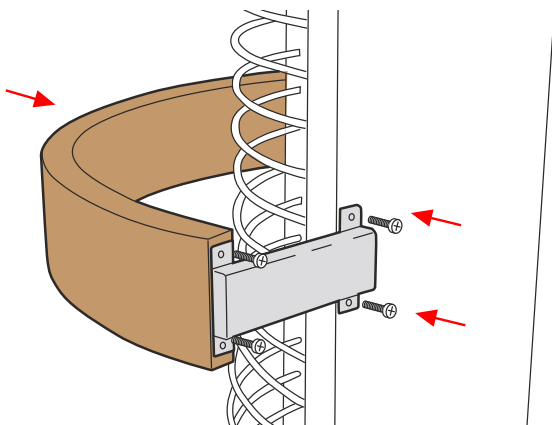

**PUINEN  
SUOJAKAIDE**  
CORNER TOWER  
KULMAMALLI

**WOODEN HEATER  
GUARD RAIL**  
CORNER TOWER HEATER

MALLI MODEL	SUOJAKAITEEN KOKO GUARD RAIL SIZE		TORNIKUUKAAT TOWER HEATERS	
	SÄDE RADIUS	LEVEYS WIDTH		
TH-GUARD-W2-CNR	375	580	TH2-30NB-CNR	TH2-30NS-CNR
			TH3-35NB-CNR	TH3-35NS-CNR
			TH3-45NB-CNR	TH3-45NS-CNR
			TH3-60NB-CNR	TH3-60NS-CNR
TH-GUARD-W4-CNR	465	660	TH4-60NB-CNR	TH5-80NS-CNR
			TH4-60NS-CNR	TH5-90NS-CNR
			TH5-80NB-CNR	
TH-GUARD-W6-CNR	525	745	TH6-80NB-CNR	TH6-120N-CNR
			TH6-90NB-CNR	TH6-80Ni-CNR
			TH6-80NS-CNR	TH6-90Ni-CNR
			TH6-90NS-CNR	TH6-105Ni-CNR
			TH6-105N-CNR	TH6-120Ni-CNR

**PUINEN  
SUOJAKAIDE**  
WALL TOWER  
SEINÄMALLI

**WOODEN HEATER  
GUARD RAIL**  
WALL TOWER HEATER

MALLI MODEL	SUOJAKAITEEN KOKO GUARD RAIL SIZE		TORNIKIUKAAT TOWER HEATERS	
	SYVYYS DEPTH (mm)	LEVEYS WIDTH		
TH-GUARD-W2-WL	340	615	TH2-30NB-WL TH3-35NB-WL TH3-45NB-WL TH3-60NB-WL	TH2-30NS-WL TH3-35NS-WL TH3-45NS-WL TH3-60NS-WL
TH-GUARD-W4-WL	395	720	TH4-60NB-WL TH4-60NS-WL TH5-80NB-WL	TH5-80NS-WL TH5-90NS-WL
TH-GUARD-W6-WL	435	795	TH6-80NB-WL TH6-90NB-WL TH6-80NS-WL TH6-90NS-WL TH6-105N-WL	TH6-120N-WL TH6-80Ni-WL TH6-90Ni-WL TH6-105Ni-WL TH6-120Ni-WL
TH-GUARD-W9-WL	485	895	TH9-105N-WL TH9-120N-WL TH9-150N-WL TH9-180N-WL	TH9-105Ni-WL TH9-120Ni-WL TH9-150Ni-WL
TH-GUARD-W12-WL	555	1035	TH12-150N-WL TH12-180N-WL TH12-210N-WL TH12-240N-WL	TH12-150Ni-WL TH12-180Ni-WL TH12-210Ni-WL TH12-240Ni-WL