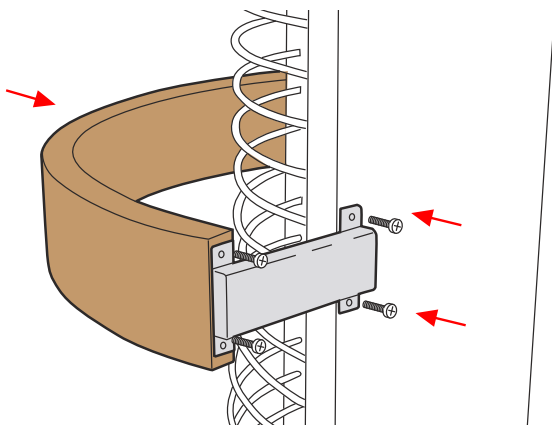

**PUINEN  
SUOJAKAIDE**  
ROUND TOWER  
MALLILLE

**WOODEN HEATER  
GUARD RAIL**  
ROUND TOWER HEATER

MALLI MODEL	SUOJAKAITEEN KOKO GUARD RAIL SIZE		TORNIKIUKAAT TOWER HEATERS	
	HALKAISIJA DIAMETER (mm)			
TH-GUARD-W2	510	TH2-30NB	TH2-30NS	
		TH3-35NB	TH3-35NS	
		TH3-45NB	TH3-45NS	
		TH3-60NB	TH3-60NS	
TH-GUARD-W4	560	TH4-60NB	TH5-80NS	
		TH4-60NS	TH5-90NS	
		TH5-80NB		
TH-GUARD-W6	620	TH6-80NB	TH6-120N	
		TH6-90NB	TH6-80Ni	
		TH6-80NS	TH6-90Ni	
		TH6-90NS	TH6-105Ni	
		TH6-105N	TH6-120Ni	
TH-GUARD-W9	690	TH9-105N	TH9-105Ni	
		TH9-120N	TH9-120Ni	
		TH9-150N	TH9-150Ni	
		TH9-180N		
TH-GUARD-W12	790	TH12-150N	TH12-150Ni	
		TH12-180N	TH12-180Ni	
		TH12-210N	TH12-210Ni	
		TH12-240N	TH12-240Ni	

**PUINEN  
SUOJAKAIDE**  
CORNER TOWER  
KULMAMALLI

**WOODEN HEATER  
GUARD RAIL**  
CORNER TOWER HEATER

MALLI MODEL	SUOJAKAITEEN KOKO GUARD RAIL SIZE		TORNIKUUKAAT TOWER HEATERS	
	SÄDE RADIUS	LEVEYS WIDTH		
TH-GUARD-W2-CNR	375	580	TH2-30NB-CNR	TH2-30NS-CNR
			TH3-35NB-CNR	TH3-35NS-CNR
			TH3-45NB-CNR	TH3-45NS-CNR
			TH3-60NB-CNR	TH3-60NS-CNR
TH-GUARD-W4-CNR	465	660	TH4-60NB-CNR	TH5-80NS-CNR
			TH4-60NS-CNR	TH5-90NS-CNR
			TH5-80NB-CNR	
TH-GUARD-W6-CNR	525	745	TH6-80NB-CNR	TH6-120N-CNR
			TH6-90NB-CNR	TH6-80Ni-CNR
			TH6-80NS-CNR	TH6-90Ni-CNR
			TH6-90NS-CNR	TH6-105Ni-CNR
			TH6-105N-CNR	TH6-120Ni-CNR