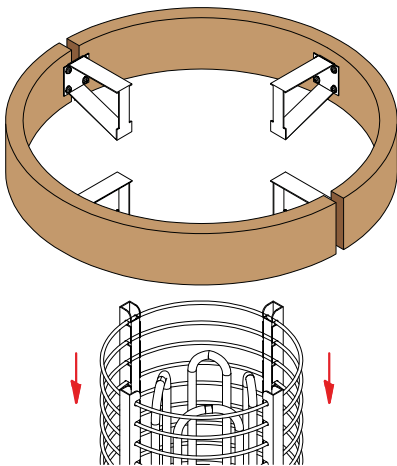

**PUINEN  
SUOJAKAIDE**  
ROUND TOWER  
MALLILLE

**WOODEN HEATER  
GUARD RAIL**  
ROUND TOWER HEATER

MALLI MODEL	SUOJAKAITEEN KOKO GUARD RAIL SIZE		TORNIKIUKAAT TOWER HEATERS	
	HALKAISIJA DIAMETER (mm)			
TH-GUARD-W2	510	TH2-30NB	TH2-30NS	
		TH3-35NB	TH3-35NS	
		TH3-45NB	TH3-45NS	
		TH3-60NB	TH3-60NS	
TH-GUARD-W4	560	TH4-60NB	TH5-80NS	
		TH4-60NS	TH5-90NS	
		TH5-80NB		
TH-GUARD-W6	620	TH6-80NB	TH6-120N	
		TH6-90NB	TH6-80Ni	
		TH6-80NS	TH6-90Ni	
		TH6-90NS	TH6-105Ni	
		TH6-105N	TH6-120Ni	
TH-GUARD-W9	690	TH9-105N	TH9-105Ni	
		TH9-120N	TH9-120Ni	
		TH9-150N	TH9-150Ni	
		TH9-180N		
TH-GUARD-W12	790	TH12-150N	TH12-150Ni	
		TH12-180N	TH12-180Ni	
		TH12-210N	TH12-210Ni	
		TH12-240N	TH12-240Ni	

**PUINEN  
SUOJAKAIDE**  
CORNER TOWER  
KULMAMALLI

**WOODEN HEATER  
GUARD RAIL**  
CORNER TOWER HEATER

MALLI MODEL	SUOJAKAITEEN KOKO GUARD RAIL SIZE		TORNIKUUKAAT TOWER HEATERS	
	SÄDE RADIUS	LEVEYS WIDTH		
TH-GUARD-W2-CNR	375	580	TH2-30NB-CNR	TH2-30NS-CNR
			TH3-35NB-CNR	TH3-35NS-CNR
			TH3-45NB-CNR	TH3-45NS-CNR
			TH3-60NB-CNR	TH3-60NS-CNR
TH-GUARD-W4-CNR	465	660	TH4-60NB-CNR	TH5-80NS-CNR
			TH4-60NS-CNR	TH5-90NS-CNR
			TH5-80NB-CNR	
TH-GUARD-W6-CNR	525	745	TH6-80NB-CNR	TH6-120N-CNR
			TH6-90NB-CNR	TH6-80Ni-CNR
			TH6-80NS-CNR	TH6-90Ni-CNR
			TH6-90NS-CNR	TH6-105Ni-CNR
			TH6-105N-CNR	TH6-120Ni-CNR