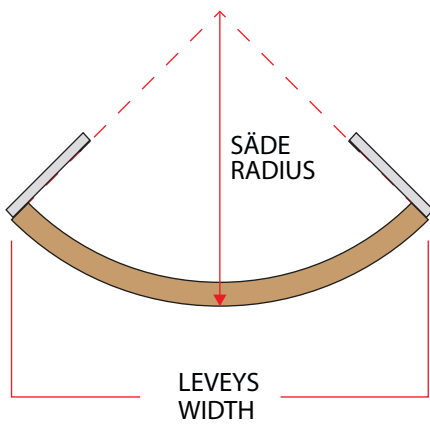

**PUINEN  
SUOJAKAIDE**  
ROUND TOWER  
MALLILLE

**WOODEN HEATER  
GUARD RAIL**  
ROUND TOWER HEATER

MALLI MODEL	SUOJAKAITEEN KOKO GUARD RAIL SIZE		TORNIKIUKAAT TOWER HEATERS	
	HALKAISIJA DIAMETER (mm)			
TH-GUARD-W2	510	TH2-30NB	TH2-30NS	
		TH3-35NB	TH3-35NS	
		TH3-45NB	TH3-45NS	
		TH3-60NB	TH3-60NS	
TH-GUARD-W4	560	TH4-60NB	TH5-80NS	
		TH4-60NS	TH5-90NS	
		TH5-80NB		
TH-GUARD-W6	620	TH6-80NB	TH6-120N	
		TH6-90NB	TH6-80Ni	
		TH6-80NS	TH6-90Ni	
		TH6-90NS	TH6-105Ni	
		TH6-105N	TH6-120Ni	
TH-GUARD-W9	690	TH9-105N	TH9-105Ni	
		TH9-120N	TH9-120Ni	
		TH9-150N	TH9-150Ni	
		TH9-180N		
TH-GUARD-W12	790	TH12-150N	TH12-150Ni	
		TH12-180N	TH12-180Ni	
		TH12-210N	TH12-210Ni	
		TH12-240N	TH12-240Ni	

**PUINEN  
SUOJAKAIDE**  
CORNER TOWER  
KULMAMALLI

**WOODEN HEATER  
GUARD RAIL**  
CORNER TOWER HEATER

MALLI MODEL	SUOJAKAITEEN KOKO GUARD RAIL SIZE		TORNIKUUKAAT TOWER HEATERS	
	SÄDE RADIUS	LEVEYS WIDTH		
TH-GUARD-W2-CNR	375	580	TH2-30NB-CNR	TH2-30NS-CNR
			TH3-35NB-CNR	TH3-35NS-CNR
			TH3-45NB-CNR	TH3-45NS-CNR
			TH3-60NB-CNR	TH3-60NS-CNR
TH-GUARD-W4-CNR	465	660	TH4-60NB-CNR	TH5-80NS-CNR
			TH4-60NS-CNR	TH5-90NS-CNR
			TH5-80NB-CNR	
TH-GUARD-W6-CNR	525	745	TH6-80NB-CNR	TH6-120N-CNR
			TH6-90NB-CNR	TH6-80Ni-CNR
			TH6-80NS-CNR	TH6-90Ni-CNR
			TH6-90NS-CNR	TH6-105Ni-CNR
			TH6-105N-CNR	TH6-120Ni-CNR