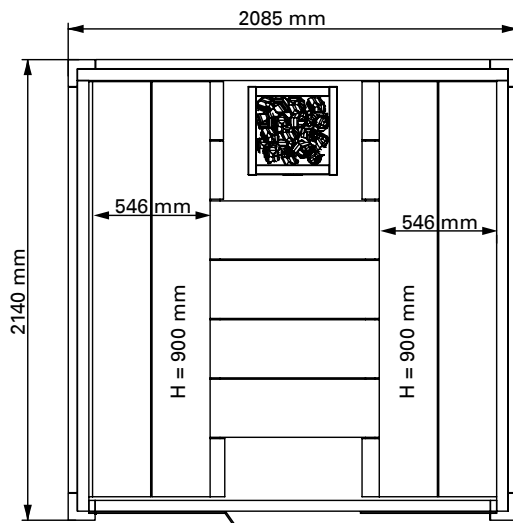

SOLIDE INDOOR

EN Assembly Instructions for Sauna

1. Solide smallest size

2. Solide medium-size

3. Solide largest size

1. Assemble the adjustable feet to the bottom wall pieces. Screw pieces together and make sure the top edge is straight.

2. Assemble the walls. First place the back piece and then the sides, layer by layer. Screw pieces together and make sure the top edge stays straight.

3. Assemble the corner elements.

4. Assemble the first three fascia boards.