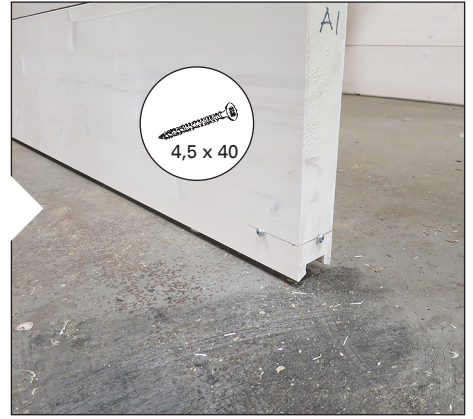

SOLIDE INDOOR

EN Assembly Instructions for Sauna

1. Solide smallest size

2. Solide medium-size

3. Solide largest size

1. Assemble the adjustable feet to the bottom wall pieces. Screw pieces together and make sure the top edge is straight.

2. Assemble the walls. First place the back piece and then the sides, layer by layer. Screw pieces together and make sure the top edge stays straight.

3. Assemble the corner elements.

4. Assemble the first three fascia boards.