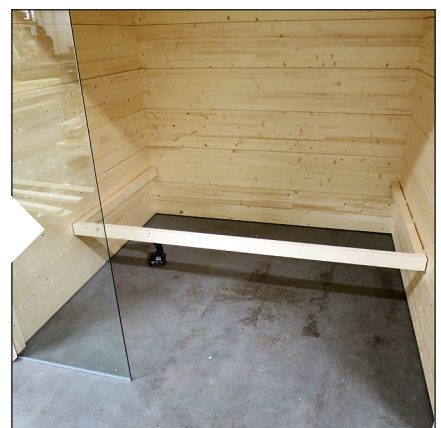

SOLIDE INDOOR

EN Assembly Instructions for Sauna

1. Solide smallest size

2. Solide medium-size

3. Solide largest size

1. Assemble the adjustable feet to the bottom wall pieces. Screw pieces together and make sure the top edge is straight.

5. Assemble the ceiling elements. Screw only the first element and the last element. Assemble the last fascia board in front.

6. Assemble the first glass wall.

7. Assemble the interior.

8. Assemble the second glass wall and the glass door.