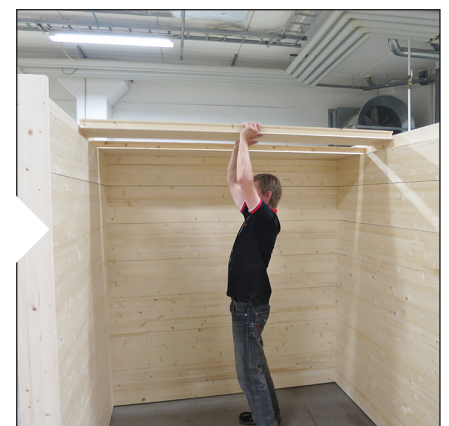

SOLIDE INDOOR

EN Assembly Instructions for Sauna

1. Solide smallest size

2. Solide medium-size

3. Solide largest size

1. Assemble the adjustable feet to the bottom wall pieces. Screw pieces together and make sure the top edge is straight.

2. Assemble the walls. First place the back piece and then the sides, layer by layer. Screw pieces together and make sure the top edge stays straight.

3. Assemble the corner elements.

4. Assemble the first three fascia boards.

5. Assemble the ceiling elements. Screw only the first element and the last element. Assemble the last fascia board in front.

6. Assemble the first glass wall.

7. Assemble the interior.

8. Assemble the second glass wall and the glass door.