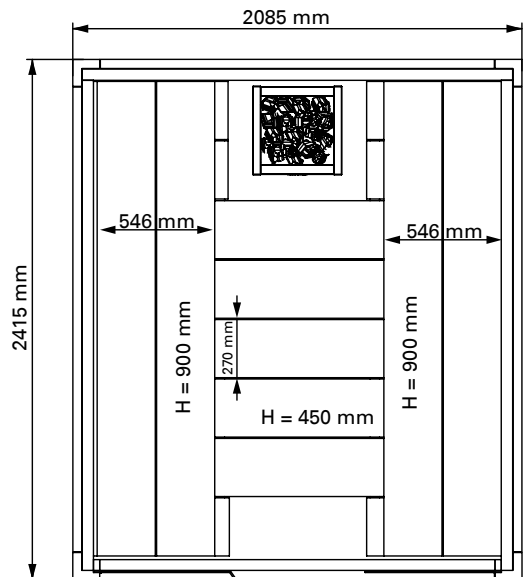

SOLIDE INDOOR

EN Assembly Instructions for Sauna

1. Solide smallest size

2. Solide medium-size

3. Solide largest size

1. Assemble the adjustable feet to the bottom wall pieces. Screw pieces together and make sure the top edge is straight.

2. Assemble the walls. First place the back piece and then the sides, layer by layer. Screw pieces together and make sure the top edge stays straight.

3. Assemble the corner elements.

4. Assemble the first three fascia boards.