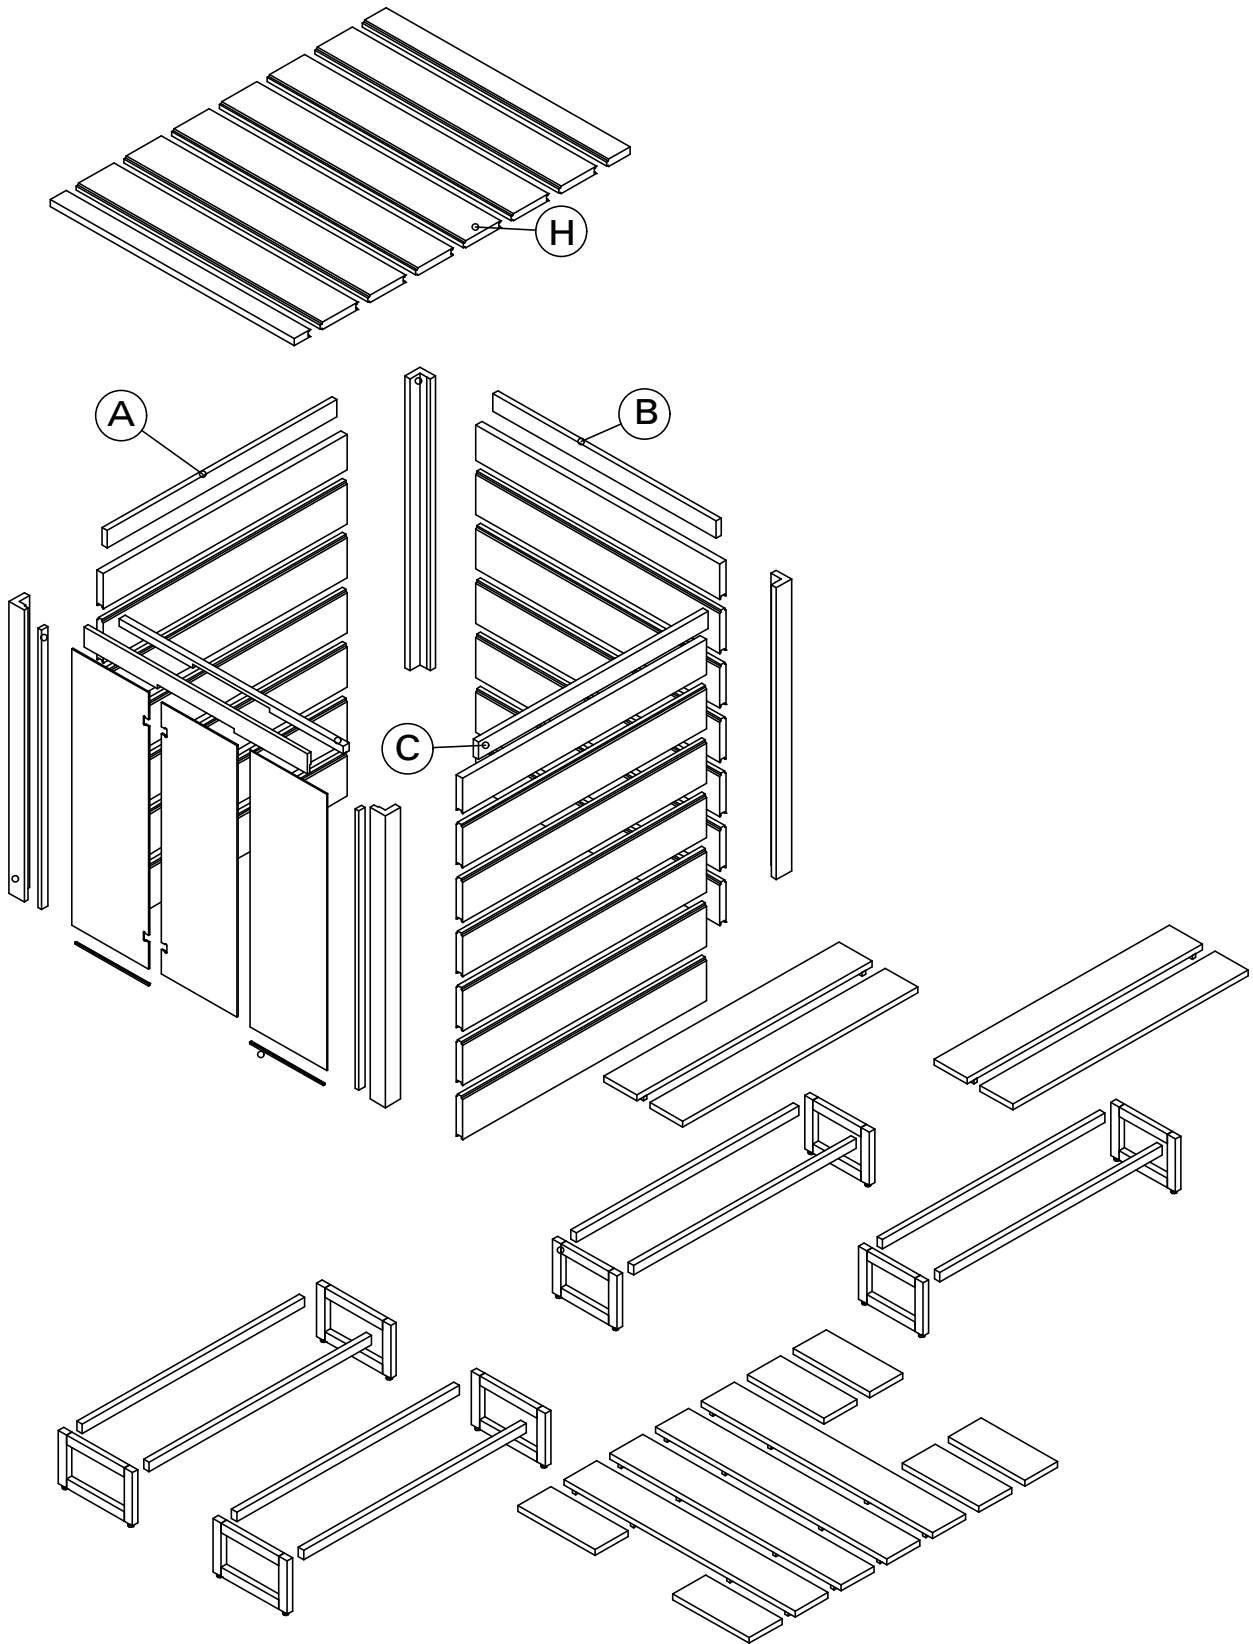

SOLIDE INDOOR

EN Assembly Instructions for Sauna

1. Solide smallest size

2. Solide medium-size

3. Solide largest size

1. Assemble the adjustable feet to the bottom wall pieces. Screw pieces together and make sure the top edge is straight.

2. Assemble the walls. First place the back piece and then the sides, layer by layer. Screw pieces together and make sure the top edge stays straight.

3. Assemble the corner elements.

4. Assemble the first three fascia boards.

5. Assemble the ceiling elements. Screw only the first element and the last element. Assemble the last fascia board in front.

6. Assemble the first glass wall.

7. Assemble the interior.

8. Assemble the second glass wall and the glass door.