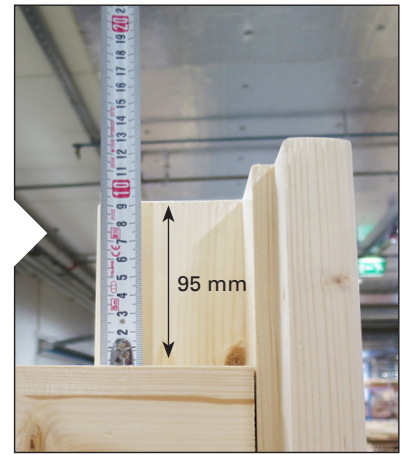

SOLIDE INDOOR

EN Assembly Instructions for Sauna

1. Solide smallest size

2. Solide medium-size

3. Solide largest size

1. Assemble the adjustable feet to the bottom wall pieces. Screw pieces together and make sure the top edge is straight.

2. Assemble the walls. First place the back piece and then the sides, layer by layer. Screw pieces together and make sure the top edge stays straight.

3. Assemble the corner elements.

4. Assemble the first three fascia boards.