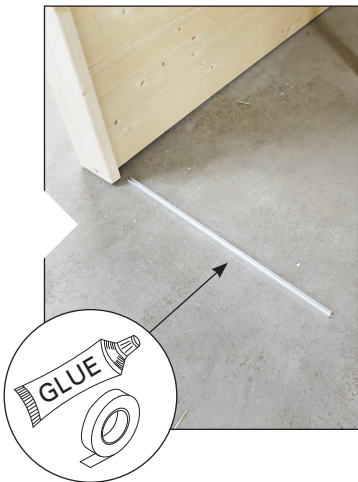

SOLIDE INDOOR

EN Assembly Instructions for Sauna

1. Solide smallest size

2. Solide medium-size

3. Solide largest size

1. Assemble the adjustable feet to the bottom wall pieces. Screw pieces together and make sure the top edge is straight.

2. Assemble the walls. First place the back piece and then the sides, layer by layer. Screw pieces together and make sure the top edge stays straight.

3. Assemble the corner elements.

4. Assemble the first three fascia boards.

5. Assemble the ceiling elements. Screw only the first element and the last element. Assemble the last fascia board in front.

6. Assemble the first glass wall.

7. Assemble the interior.

8. Assemble the second glass wall and the glass door.