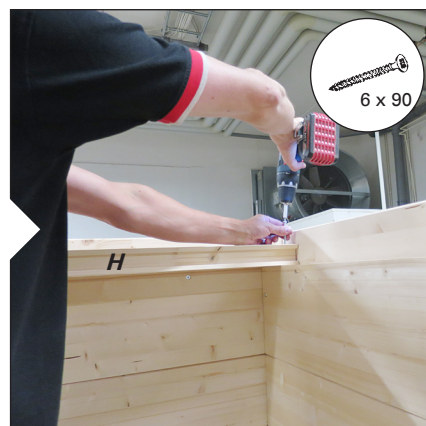

SOLIDE INDOOR

EN Assembly Instructions for Sauna

1. Solide smallest size

2. Solide medium-size

3. Solide largest size

1. Assemble the adjustable feet to the bottom wall pieces. Screw pieces together and make sure the top edge is straight.

2. Assemble the walls. First place the back piece and then the sides, layer by layer. Screw pieces together and make sure the top edge stays straight.

3. Assemble the corner elements.

4. Assemble the first three fascia boards.

5. Assemble the ceiling elements. Screw only the first element and the last element. Assemble the last fascia board in front.

6. Assemble the first glass wall.

7. Assemble the interior.

8. Assemble the second glass wall and the glass door.