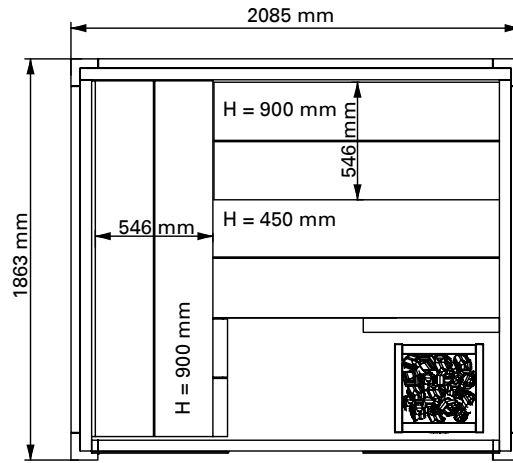

SOLIDE INDOOR

EN Assembly Instructions for Sauna

1. Solide smallest size

2. Solide medium-size

3. Solide largest size

1. Assemble the adjustable feet to the bottom wall pieces. Screw pieces together and make sure the top edge is straight.

2. Assemble the walls. First place the back piece and then the sides, layer by layer. Screw pieces together and make sure the top edge stays straight.

3. Assemble the corner elements.

4. Assemble the first three fascia boards.