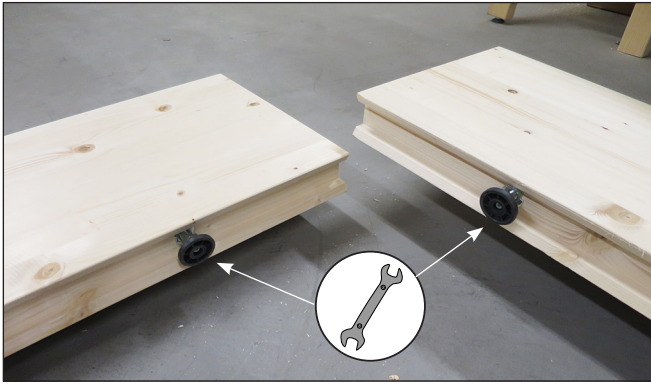

SOLIDE INDOOR

EN Assembly Instructions for Sauna

1. Solide smallest size

2. Solide medium-size

3. Solide largest size

1. Assemble the adjustable feet to the bottom wall pieces. Screw pieces together and make sure the top edge is straight.

2. Assemble the walls. First place the back piece and then the sides, layer by layer. Screw pieces together and make sure the top edge stays straight.

3. Assemble the corner elements.

4. Assemble the first three fascia boards.