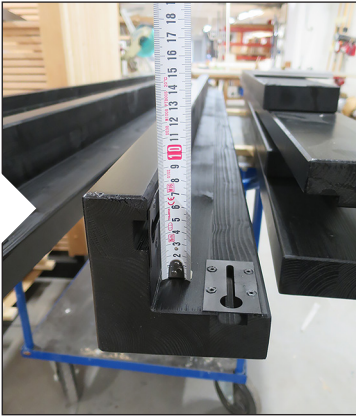

SOLIDE INDOOR

EN Assembly Instructions for Sauna

1. Solide smallest size

2. Solide medium-size

3. Solide largest size

1. Assemble the adjustable feet to the bottom wall pieces. Screw pieces together and make sure the top edge is straight.

2. Assemble the walls. First place the back piece and then the sides, layer by layer. Screw pieces together and make sure the top edge stays straight.

3. Assemble the corner elements.

4. Assemble the first three fascia boards.

5. Assemble the ceiling elements. Screw only the first element and the last element. Assemble the last fascia board in front.

6. Assemble the first glass wall.

7. Assemble the interior.

8. Assemble the second glass wall and the glass door.