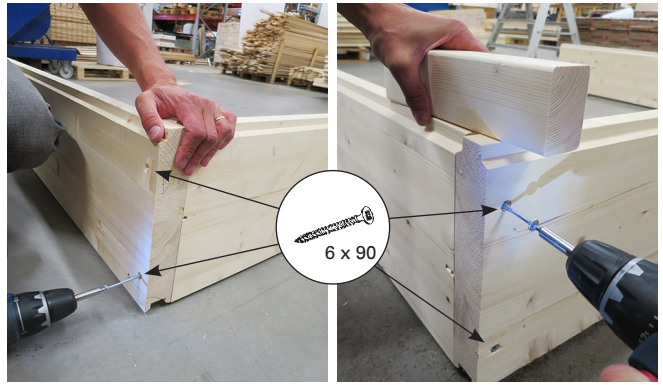

SOLIDE INDOOR

EN Assembly Instructions for Sauna

1. Solide smallest size

2. Solide medium-size

3. Solide largest size

1. Assemble the adjustable feet to the bottom wall pieces. Screw pieces together and make sure the top edge is straight.

2. Assemble the walls. First place the back piece and then the sides, layer by layer. Screw pieces together and make sure the top edge stays straight.

3. Assemble the corner elements.

4. Assemble the first three fascia boards.