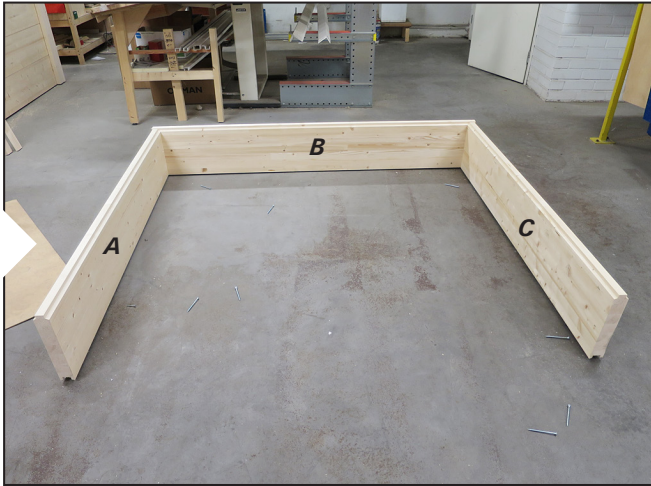

SOLIDE INDOOR

EN Assembly Instructions for Sauna

1. Solide smallest size

2. Solide medium-size

3. Solide largest size

1. Assemble the adjustable feet to the bottom wall pieces. Screw pieces together and make sure the top edge is straight.

2. Assemble the walls. First place the back piece and then the sides, layer by layer. Screw pieces together and make sure the top edge stays straight.

3. Assemble the corner elements.

4. Assemble the first three fascia boards.

5. Assemble the ceiling elements. Screw only the first element and the last element. Assemble the last fascia board in front.

6. Assemble the first glass wall.

7. Assemble the interior.

8. Assemble the second glass wall and the glass door.